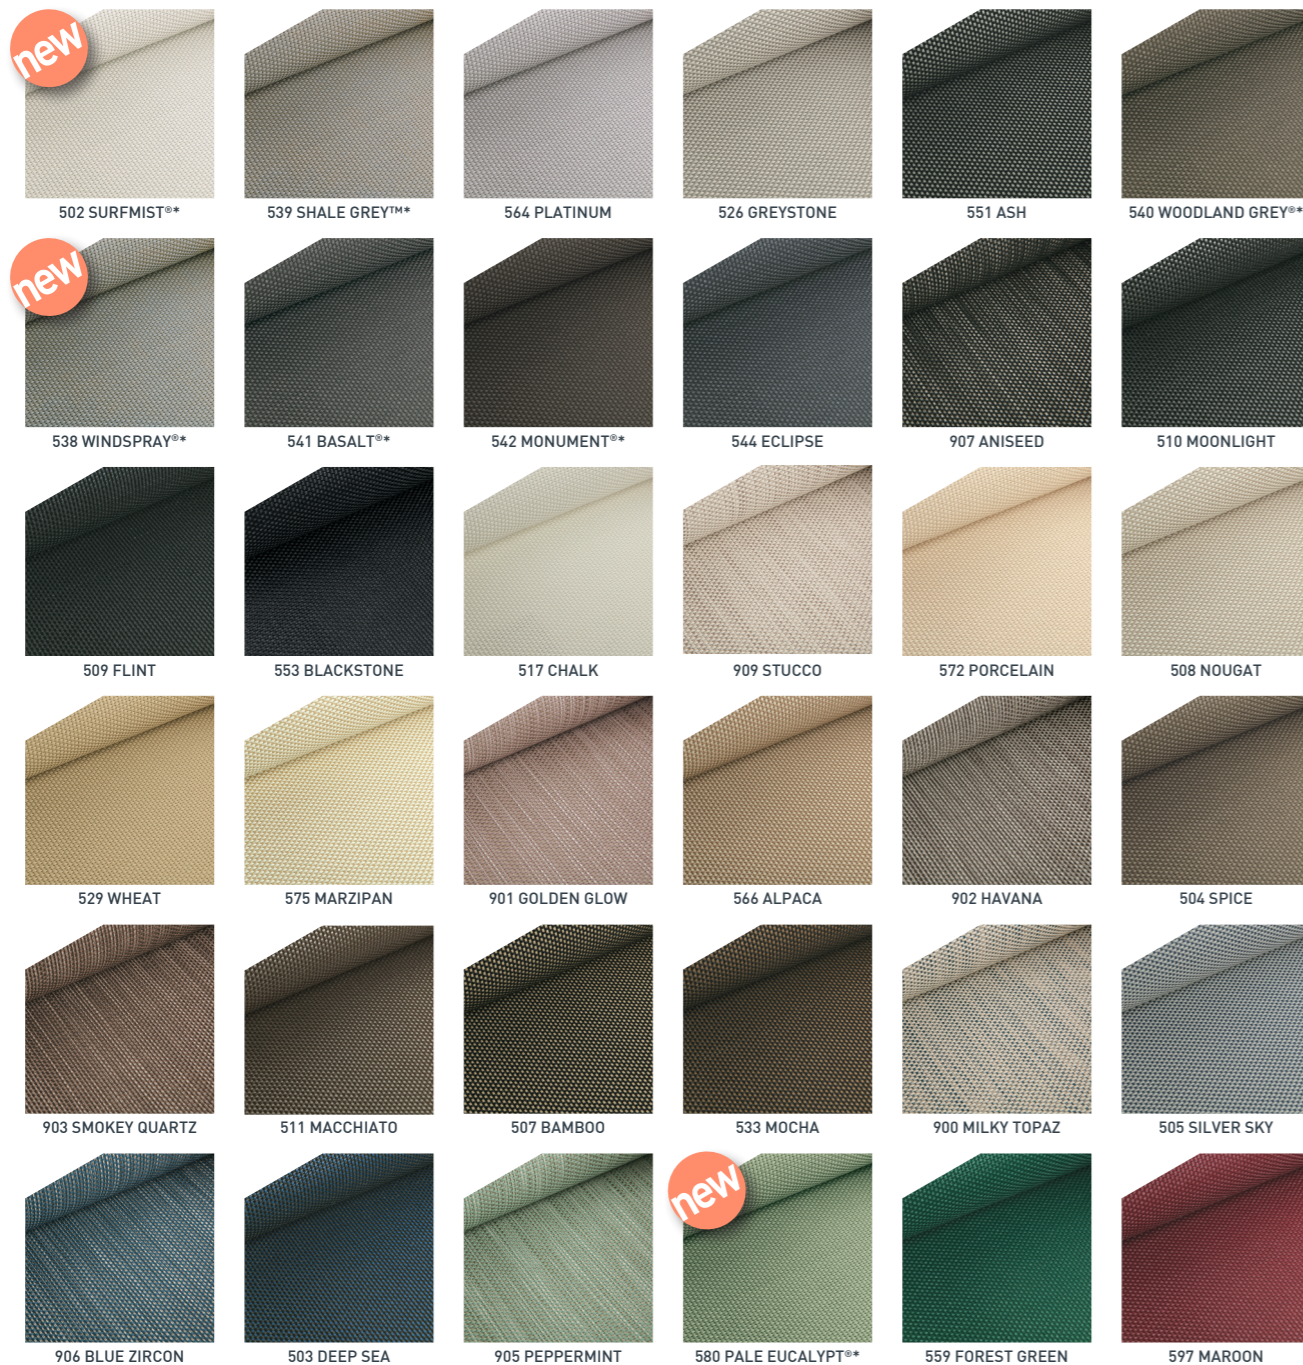

THE CLEANER SHADING SOLUTION

OUTLOOK

MODE COLOURS & MODE TEXTURES

Please be aware that a slight colour difference between the brochure and fabric may occur.

For sun control, cool breezes and uninterrupted views, the Outlook Collection of mesh from Ricky Richards is the ultimate sun control solution.