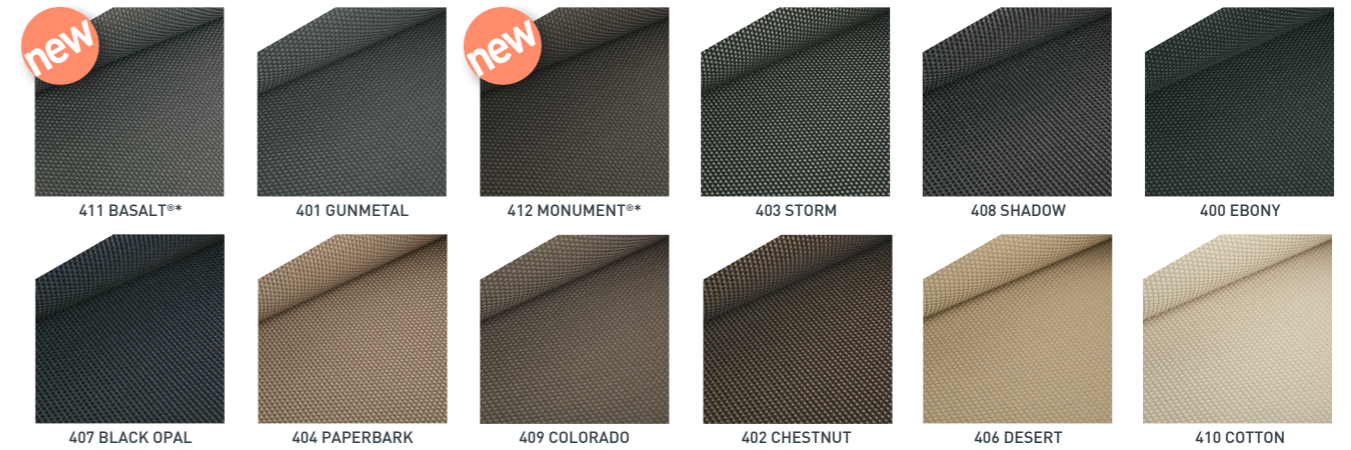

MODE PRIVACY