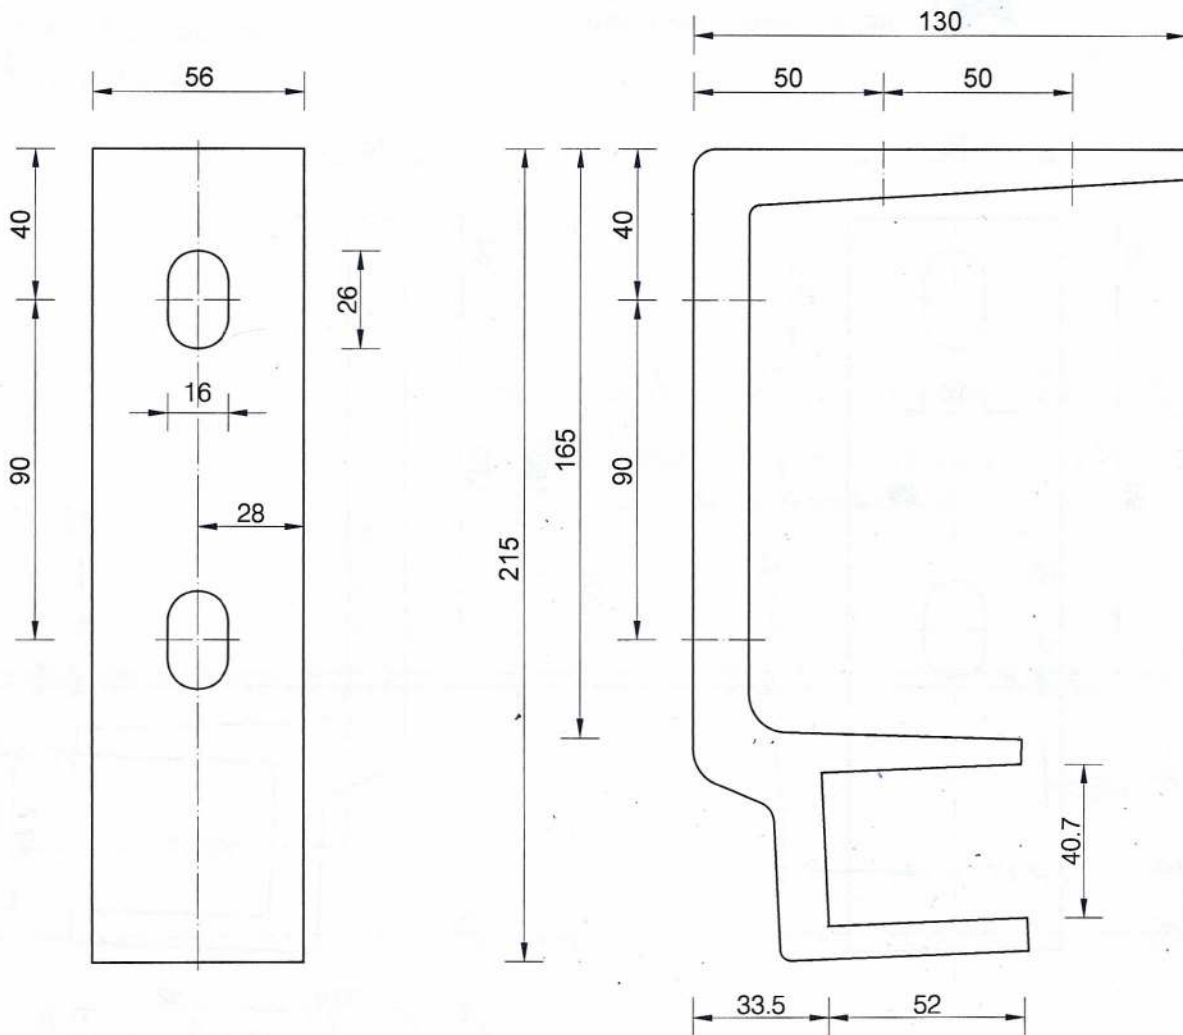

Unit 33  
 5 Ponderosa Pde,  
 Warriewood 2102  
 Ph: 9979 6477  
 Fx: 9979 1065  
 www.creativecanvas.com.au

REAR VIEW

FRONT VIEW