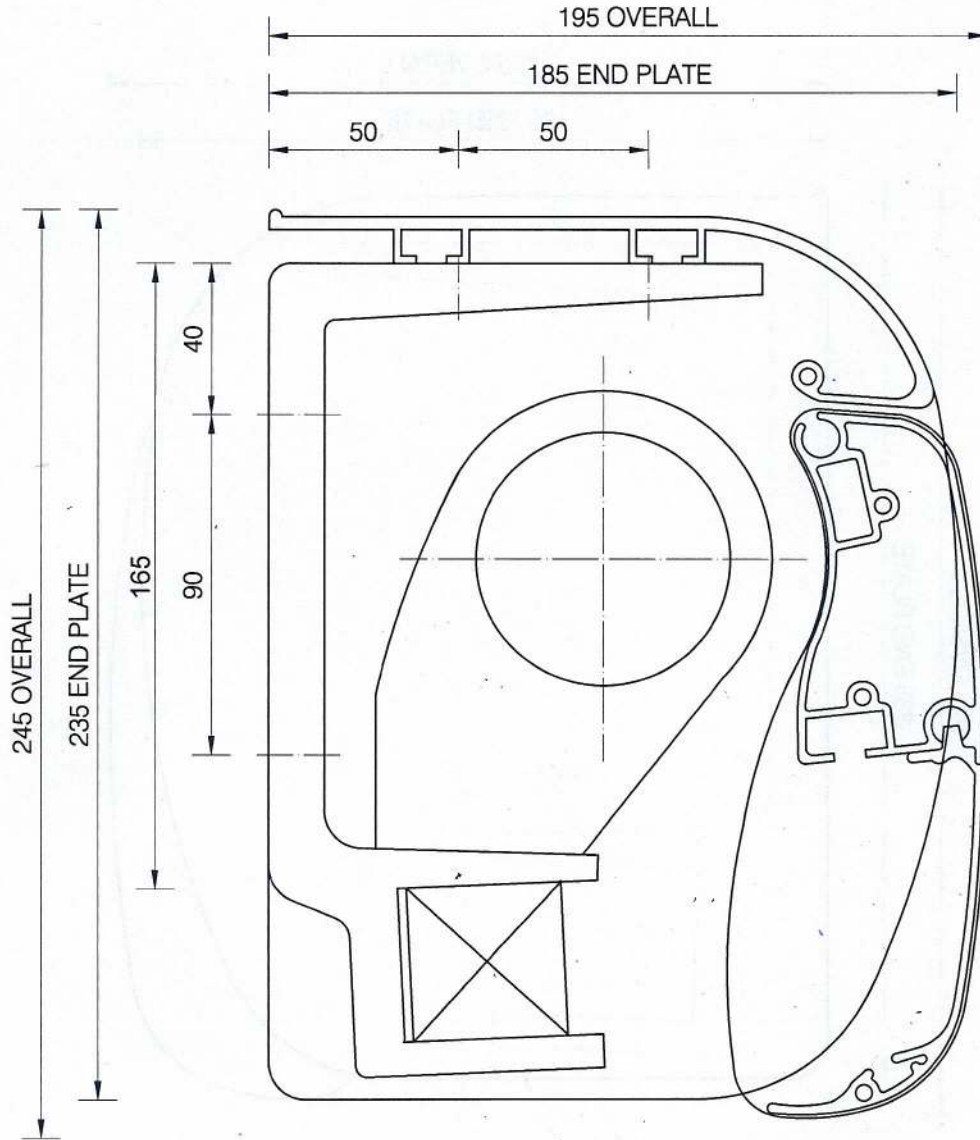

Unit 33  
 5 Ponderosa Pde,  
 Warriewood 2102  
 Ph: 9979 6477  
 Fx: 9979 1065  
 www.creativecanvas.com.au

SECTION

	STRATOS III SECTION	3.2
	SCALE 1:2	